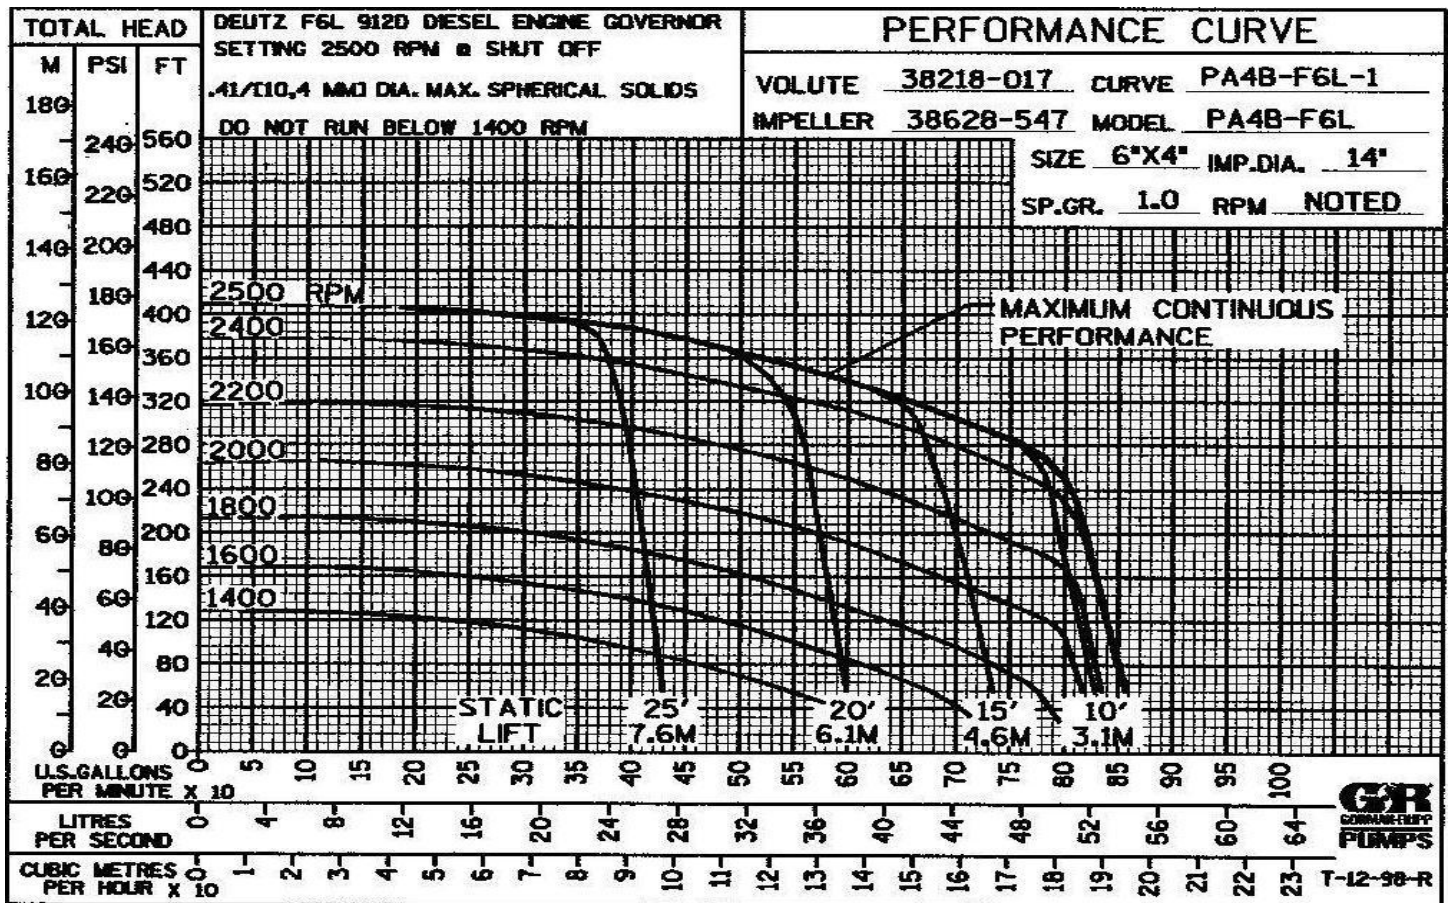

RAY-WRIGHT PUMPS, INC.

2625 E. Sam Houston Pkwy. S. Pasadena, Tx 77503
 281-487-0665 1-800-482-0665

Gorman-Rupp 6 X 4 High Pressure Prime Assist Pump Skid Mount

Pump Number #334

Engine	Duetz
Model	F6L912D
HP	97
Oil Filter	B2367
Fuel Filter	BF988
Air Filter	Oil Bath
Maximum Head/Psi	400 FT/173 PSI
Maximum Flow	800 GPM
Vacuum Prime	Solids .41"
Impeller 14"	Fuel Tank 100 Gal.
Weight 3620 Lbs.	Run Time 19.7 Hr.

All data is for clear water at 85° F.

All weights, dimensions, and capacity are approximate.

T-12-98-R